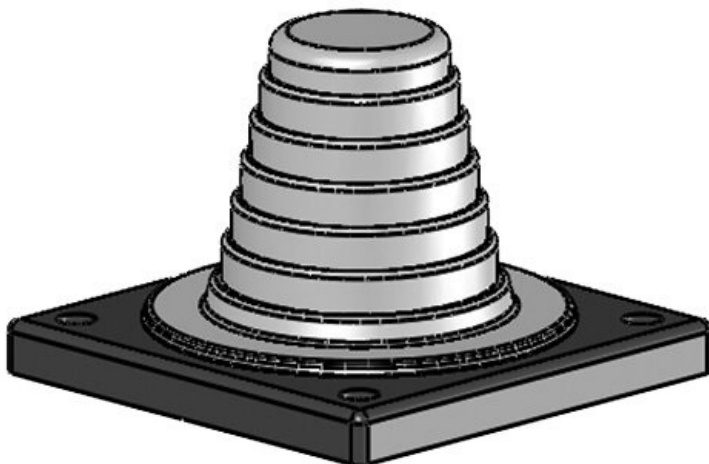

# KEL-JUMBO flex pyramid cable entry grommets

for single cables with diameters up to 68 mm / IP54 / UL Type 12

The KEL-JUMBO flex is a flexible cable entry grommet for cables without connectors with a diameter range from 27 - 68 mm. They are ideal for the routing supply cables into the switch cabinets.

## Specifications

<b>IP rating (EN 60529)</b>	IP54
<b>UL Type (UL 50E)</b>	UL Type 12
<b>Material</b>	Elastomer Base frame: Polyamide
<b>Flame class</b>	UL94-V0, self-extinguishing
<b>Operating temperature</b>	-40 C° to 100 C°
<b>Properties</b>	halogen free, silicone free
<b>Mounting options</b>	Screw type mounting

## Advantages & Benefits

- It is possible to install rigid cables at angles
- Compact installation area (88 × 88 mm)

## Product Types & Sizes

KEL-JUMBO flex 27-48 gy

Part No.	<b>42614</b>	Width	<b>88 mm</b>
EAN	<b>4251269309</b>	Height	<b>62 mm</b>
	<b>021</b>	Mounting height	<b>62 mm</b>
Package quantity	<b>1</b>	Cut-out size, round	<b>57,6 mm</b>
For max. no. of cables	<b>1</b>	No. of screw holes	<b>4</b>
Max. cable diameter	<b>48 mm</b>	Diam. of screw holes	<b>6,9 mm</b>
Color	<b>gray (similar RAL 7035)</b>	Clamping range	<b>27 - 48 mm</b>
Length	<b>88 mm</b>	Clamping range	<b>1 x 27 - 48 mm</b>