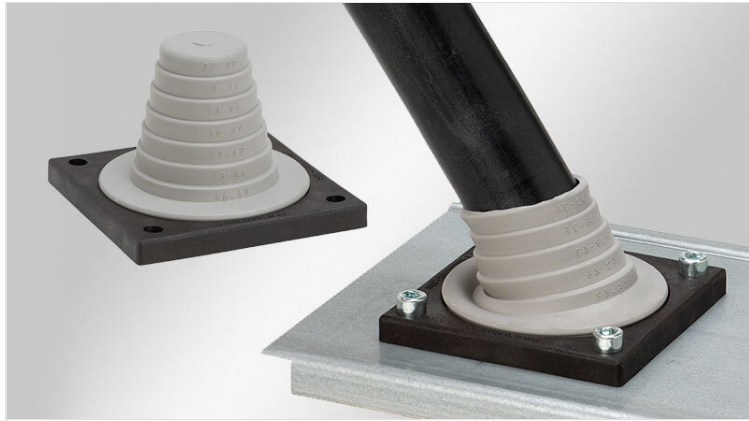

# KEL-JUMBO flex pyramid cable entry grommets

for single cables with diameters up to 68 mm / IP54 / UL Type 12

The KEL-JUMBO flex is a flexible cable entry grommet for cables without connectors with a diameter range from 27 - 68 mm. They are ideal for the routing supply cables into the switch cabinets.

It is recommended that additional strain relief be provided for cables using cable ties.

**Cutting of KEL-JUMBO flex grommets:** Cable diameter less 25%. The corresponding diameters are marked on the grommet.

## Advantages & Benefits

- It is possible to install rigid cables at angles
- Compact installation area (88 × 88 mm)

## Product Types & Sizes

KEL-JUMBO flex 27-48 gy

Part No.	<b>42614</b>	Width	<b>88 mm</b>
EAN	<b>4251269309</b>	Height	<b>62 mm</b>
	<b>021</b>	Mounting height	<b>62 mm</b>
Package quantity	<b>1</b>	Cut-out size, round	<b>57,6 mm</b>
For max. no. of cables	<b>1</b>	No. of screw holes	<b>4</b>
Max. cable diameter	<b>48 mm</b>	Diam. of screw holes	<b>6,9 mm</b>
Color	<b>gray (similar RAL 7035)</b>	Clamping range	<b>27 - 48 mm</b>
Length	<b>88 mm</b>	Clamping range	<b>1 x 27 - 48 mm</b>