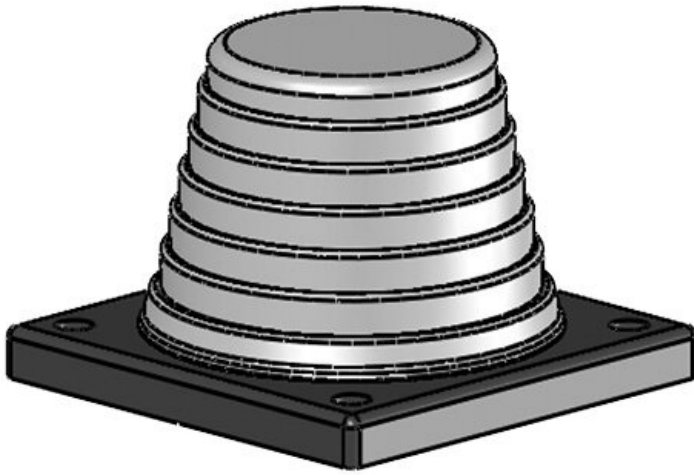

# KEL-JUMBO flex pyramid cable entry grommets

for single cables with diameters up to 68 mm / IP54 / UL Type 12

The KEL-JUMBO flex is a flexible cable entry grommet for cables without connectors with a diameter range from 27 - 68 mm. They are ideal for the routing supply cables into the switch cabinets.

## Advantages & Benefits

- It is possible to install rigid cables at angles
- Compact installation area (88 × 88 mm)

## Product Types & Sizes

KEL-JUMBO flex 27-48 gy

Part No.	<b>42614</b>	Width	<b>88 mm</b>
EAN	<b>4251269309</b>	Height	<b>62 mm</b>
	<b>021</b>	Mounting height	<b>62 mm</b>
Package quantity	<b>1</b>	Cut-out size, round	<b>57,6 mm</b>
For max. no. of cables	<b>1</b>	No. of screw holes	<b>4</b>
Max. cable diameter	<b>48 mm</b>	Diam. of screw holes	<b>6,9 mm</b>
Color	<b>gray (similar RAL 7035)</b>	Clamping range	<b>27 - 48 mm</b>
Length	<b>88 mm</b>	Clamping range	<b>1 x 27 - 48 mm</b>

Part No.	<b>42616</b>	Width	<b>88 mm</b>
EAN	<b>4251269309038</b>	Height	<b>62 mm</b>
Package quantity	<b>1</b>	Mounting height	<b>62 mm</b>
For max. no. of cables	<b>1</b>	Cut-out size, round	<b>75,5 mm</b>
Max. cable diameter	<b>68 mm</b>	No. of screw holes	<b>4</b>
Color	<b>gray (similar RAL 7035)</b>	Diam. of screw holes	<b>6,9 mm</b>
Length	<b>88 mm</b>	Clamping range	<b>47 - 68 mm</b>
		Clamping range	<b>1 x 47 - 68 mm</b>